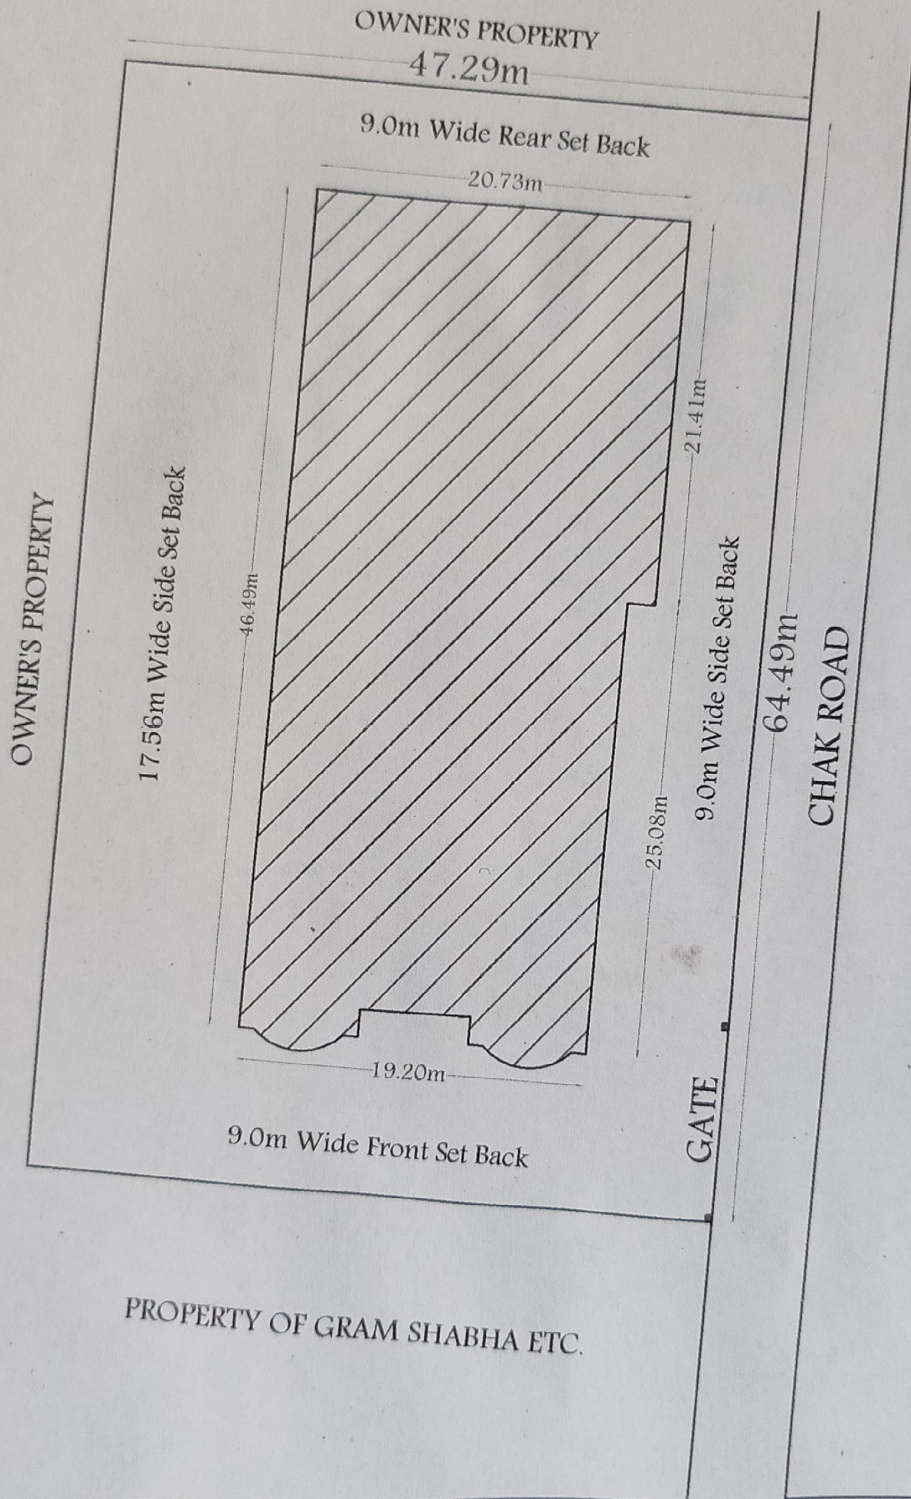

SITE PLAN OF S.N. COLLEGE OF HIGHER EDUCATION SITUATED ON GATA NO. 134 VILLAGE VAZIDPUR TEH. PATIYALI DISTT. KASHIRAM NAGAR (KASGANJ) (U.P.)

Total Land Area 3050.00 SQM

To Ganj Dundwara Road To Sidhpura